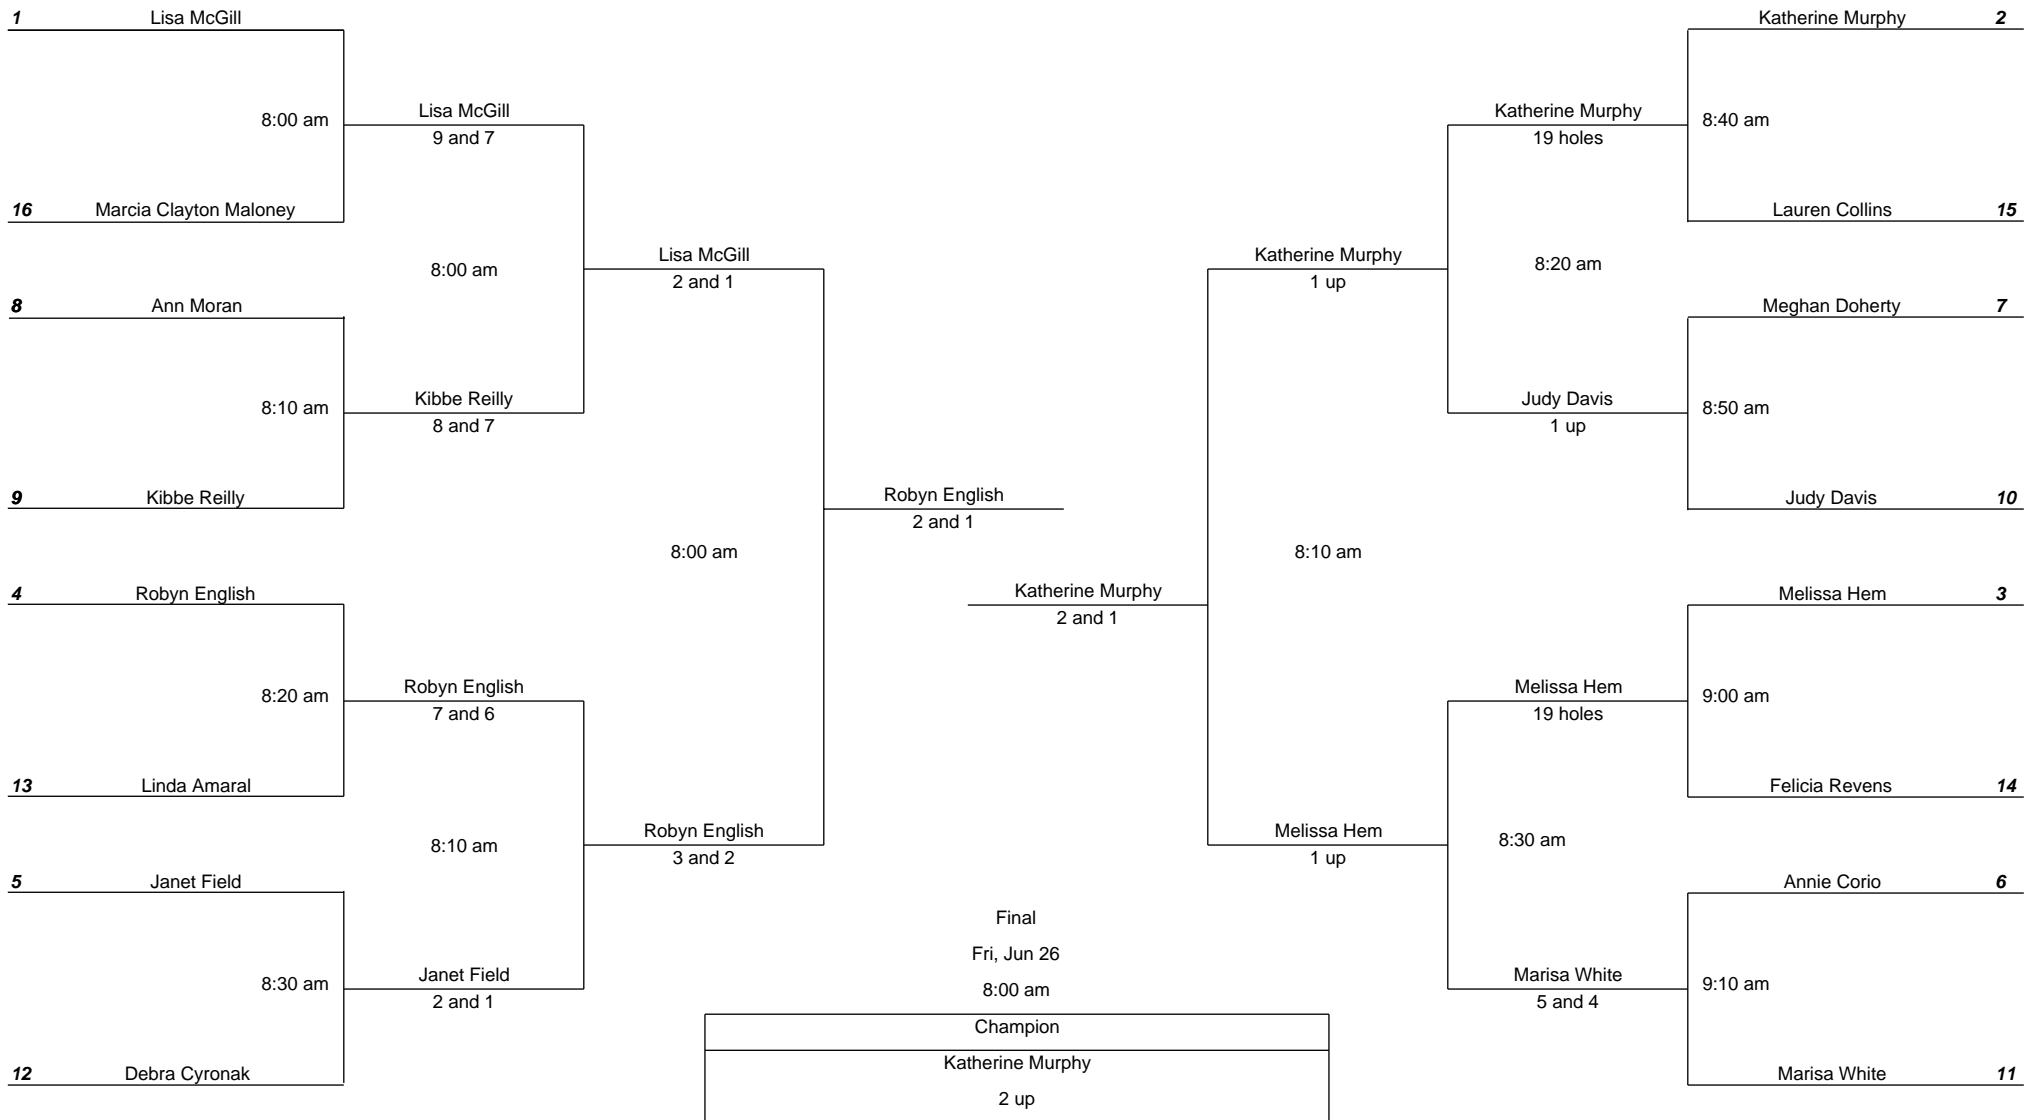

# 2009 RIWGA Championship CHAMPIONSHIP

Round of 16  
Tue, Jun 23

Quarterfinal  
Wed, Jun 24

Semifinal  
Thu, Jun 25

Semifinal  
Thu, Jun 25

Quarterfinal  
Wed, Jun 24

Round of 16  
Tue, Jun 23

**2009 RIWGA Championship  
CHAMPIONSHIP**